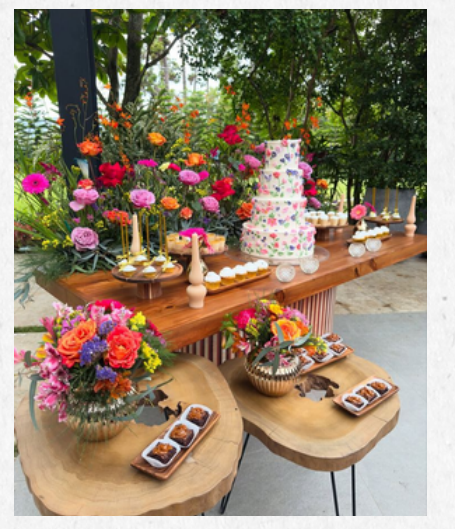

But our work doesn't stop at food stations. We style floral arches, photo backdrops, registration tables, and entire venues, creating cohesive spaces that reflect each client's story and style. Whether it's modern elegance, heritage-inspired, or playful and vibrant, our approach is grounded in balance, creativity, and care.

Menu Design

Photowall

Chinese Tea Ceremony

Wedding Arch

Buffet Table

ENTRANCE DECOR

Welcome Board

Customised welcome board according to theme

Floral Arrangements

Mix of fresh and artificial floral arrangements on welcome board

Couple Photos

Display engagement photos or childhood-to-now collage

TABLE DECOR

Menu Cards

Printed according to theme

Floral Arrangements